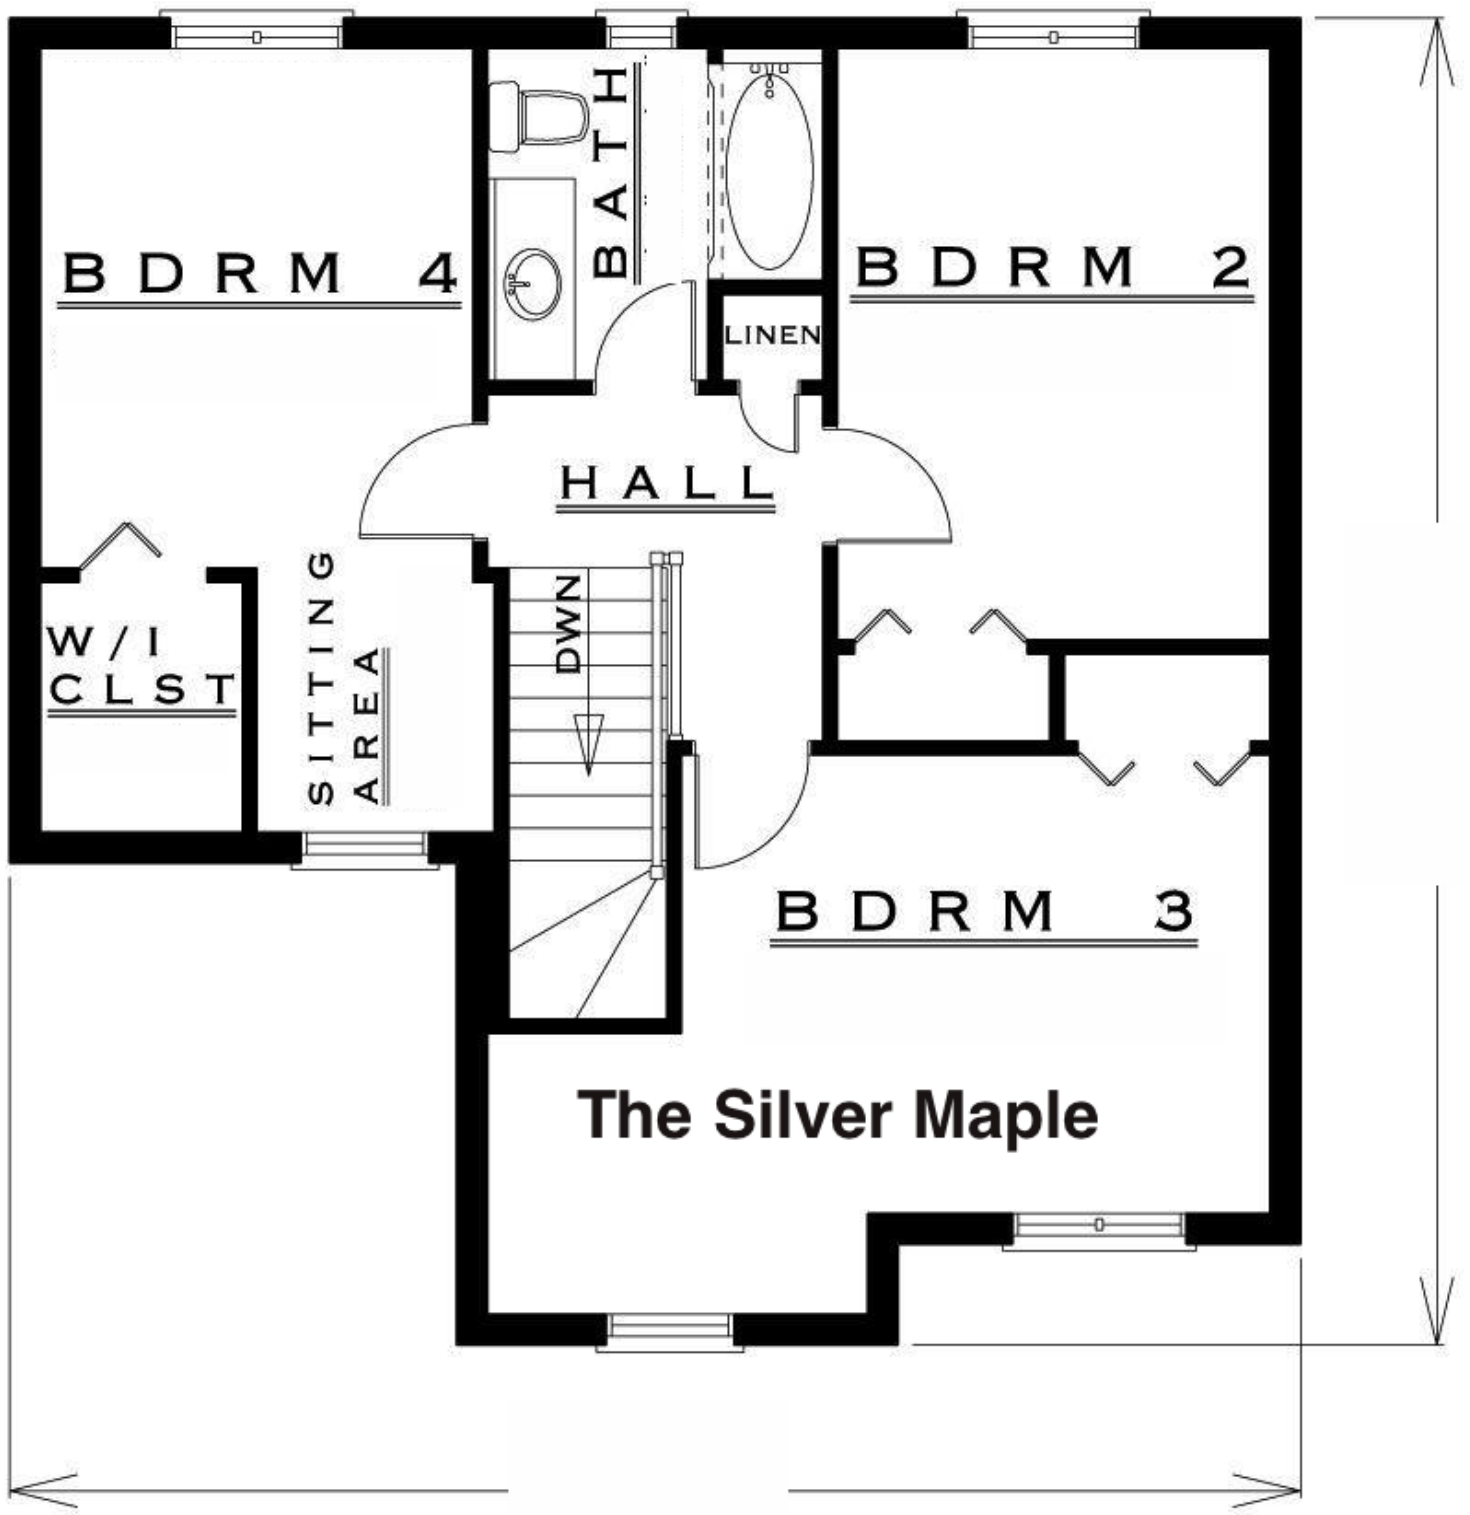

TruBuilt Homes is a division of Tru Built Construction Inc.
www.TruBuiltHomes.ca | 519-539-8144

1ST FLOOR PLAN

The Silver Maple

2ND FLOOR PLAN